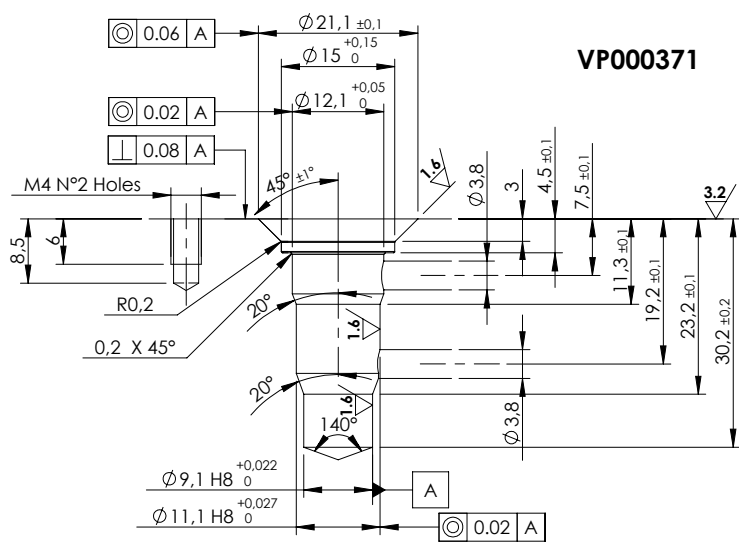

# SPECIAL CAVITIES

General Tolerances:  $\varnothing$  0.03,  $\perp$  0.02