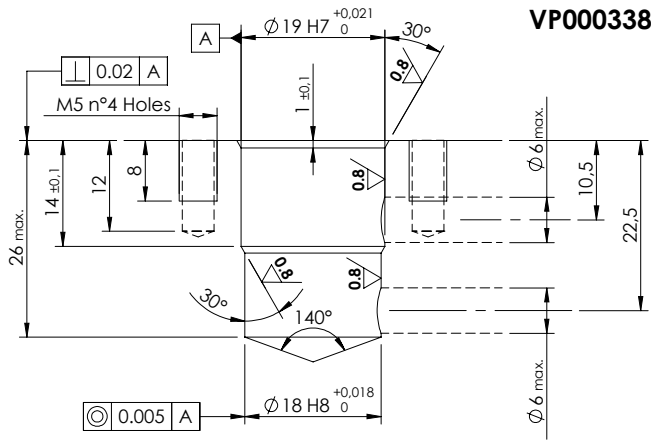

# SPECIAL CAVITIES

General Tolerances:  $\varnothing$  0.03,  $\perp$  0.02