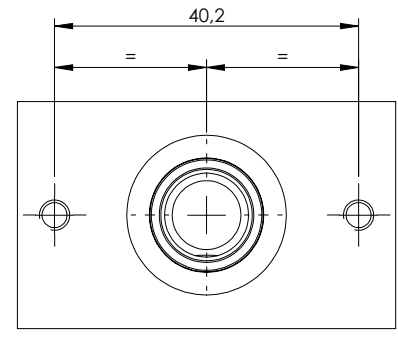

# SPECIAL CAVITIES

General Tolerances:  $\varnothing$  0.03,  $\perp$  0.02