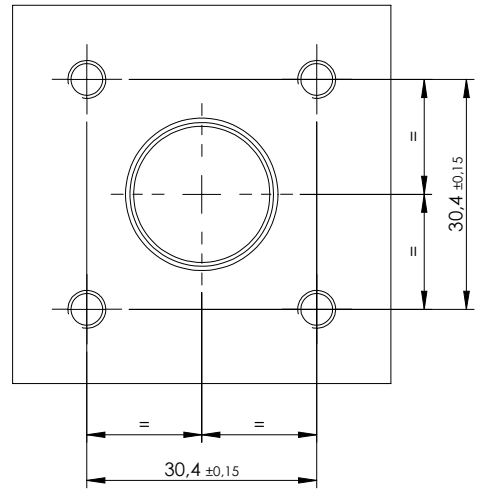

# SPECIAL CAVITIES

General Tolerances:  $\varnothing$  0.03,  $\perp$  0.02