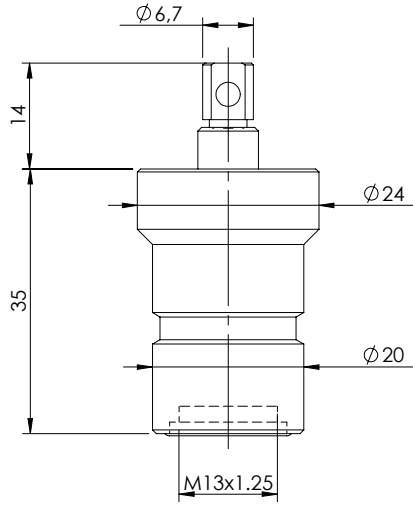

ACCESSORIES

MANUAL OVERRIDE

DETENT TYPE

SPECIFICATIONS

Suitable for push style override solenoid valves

ORDERING CODES

Quick code	Description	
ST000364	MANUAL OVERRIDE	